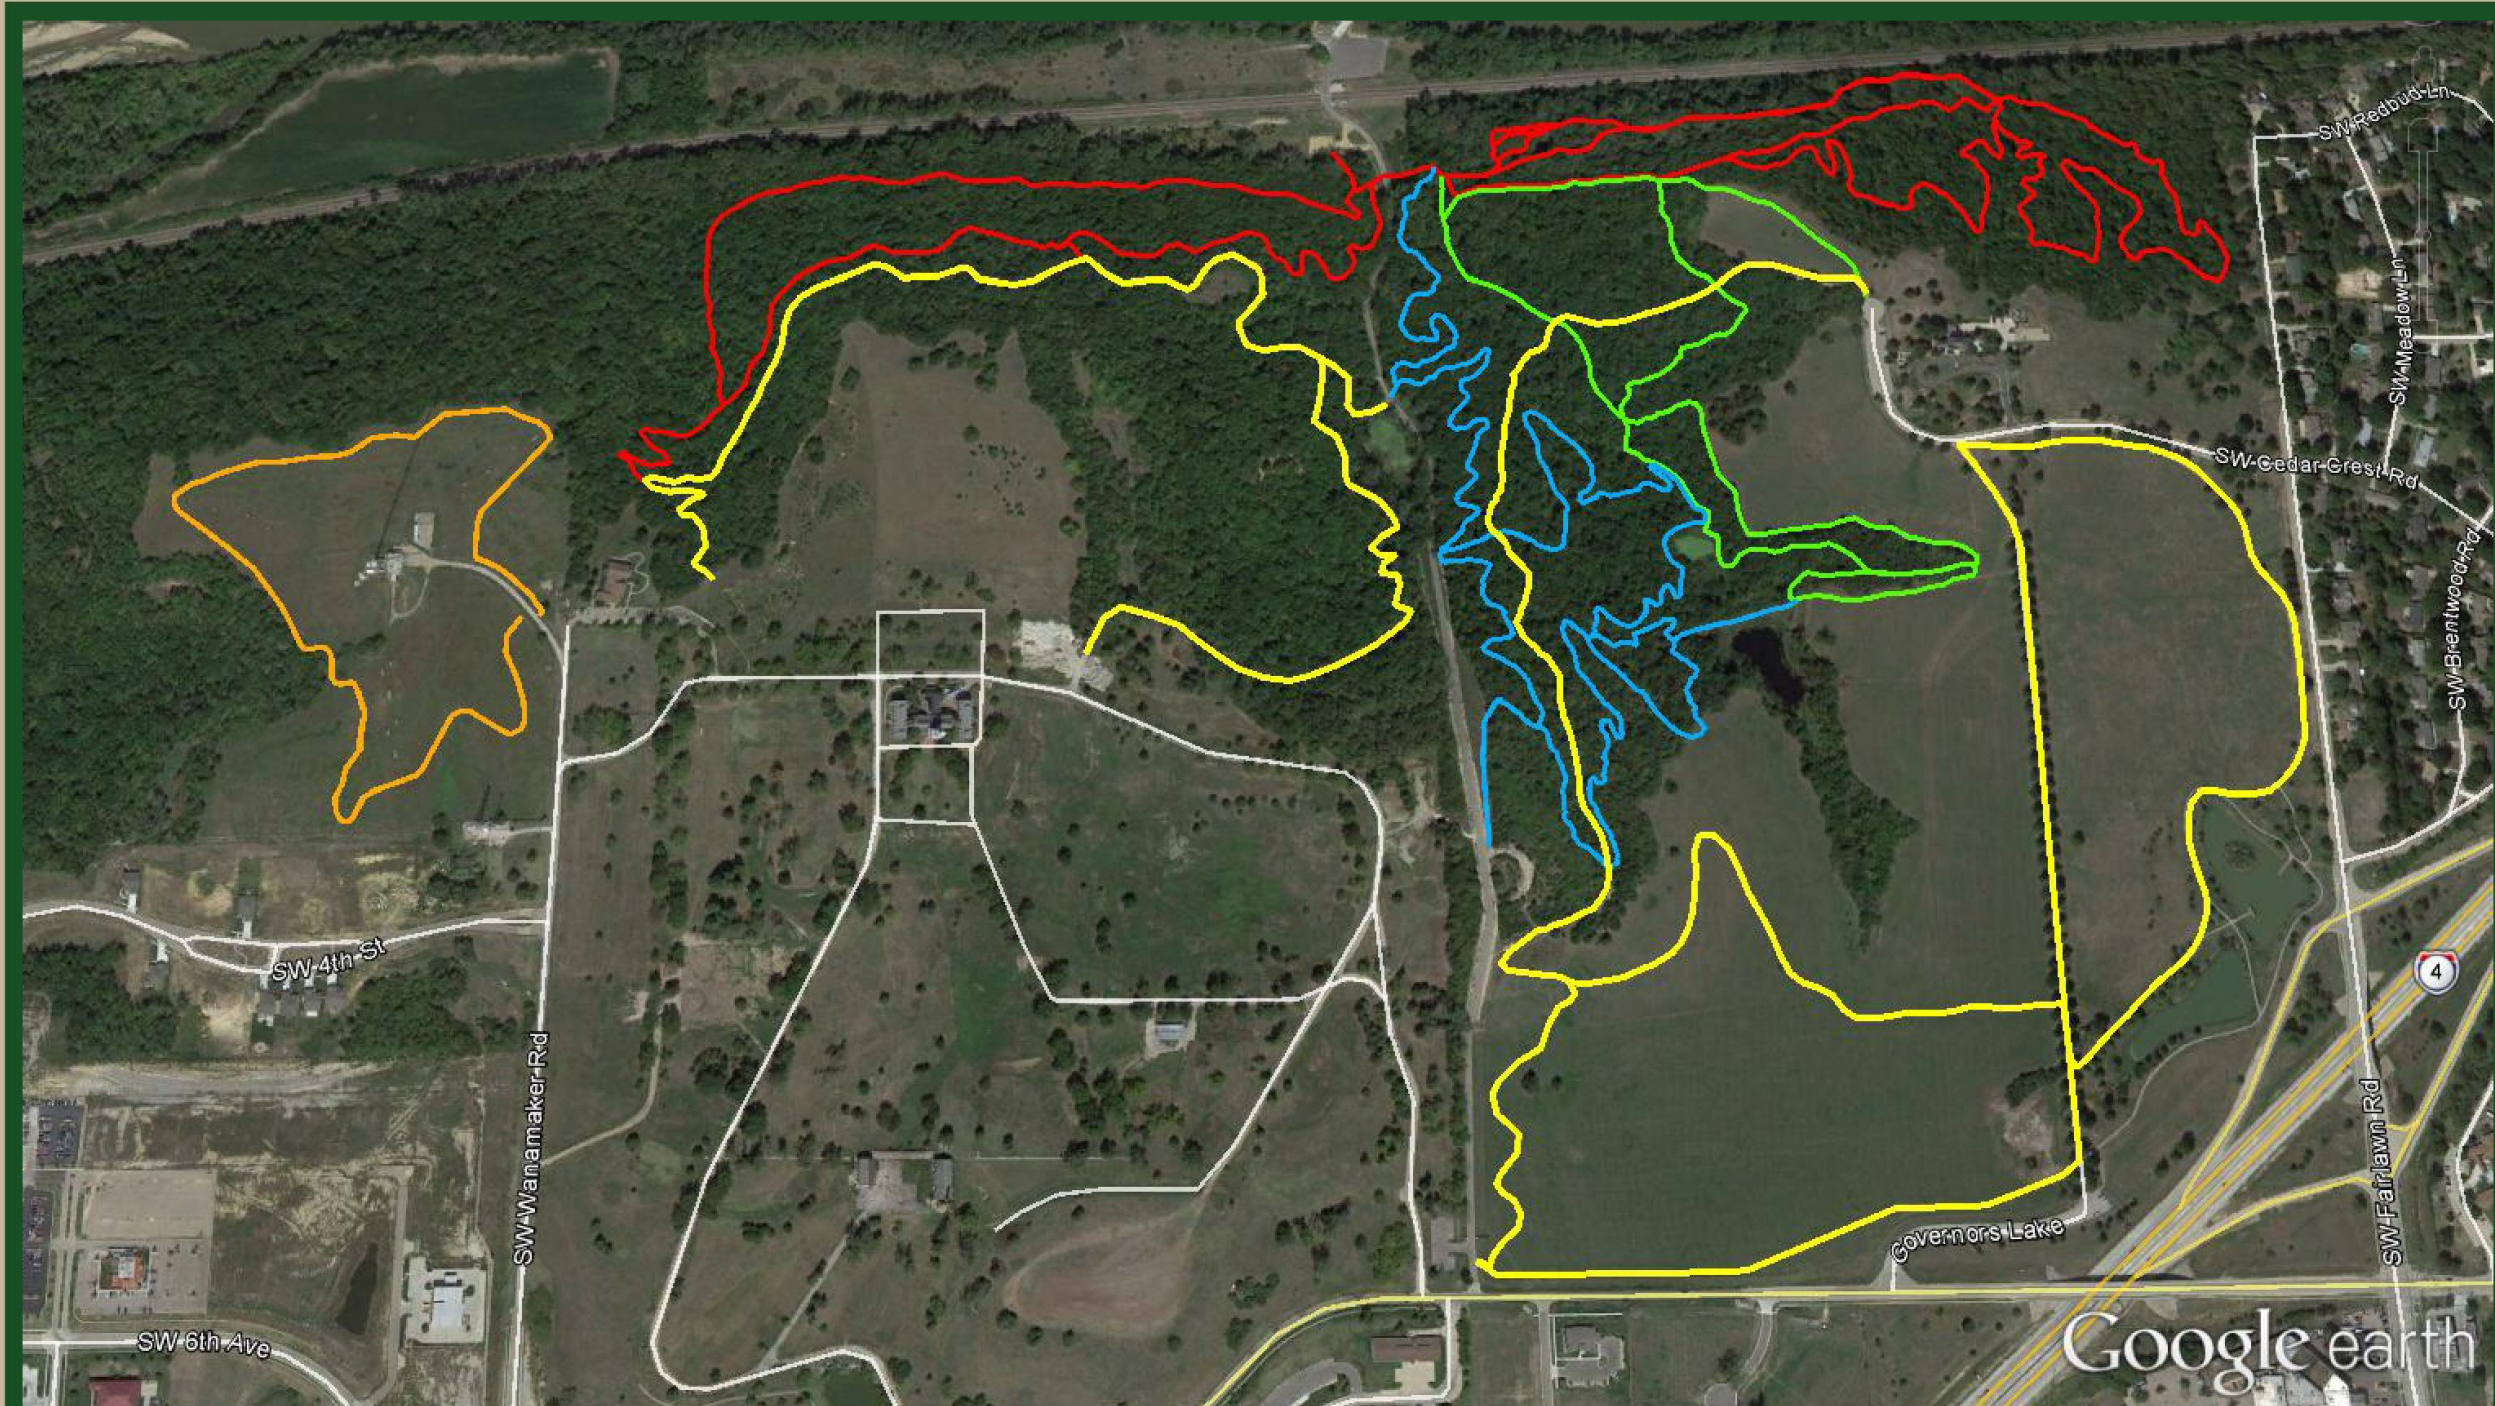

# KAW RIVER STATE PARK

# MacLENNAN PARK

- You are HERE
- ▲ Tower Trail
- ▲ Red Trail
- ▲ Blue Trail
- ▲ Green Trail
- ▲ Gravel/Grass Trails

These trails are a collaborative effort of MacLennan Park, Kaw River State Park and the  Kansas Trails Council.